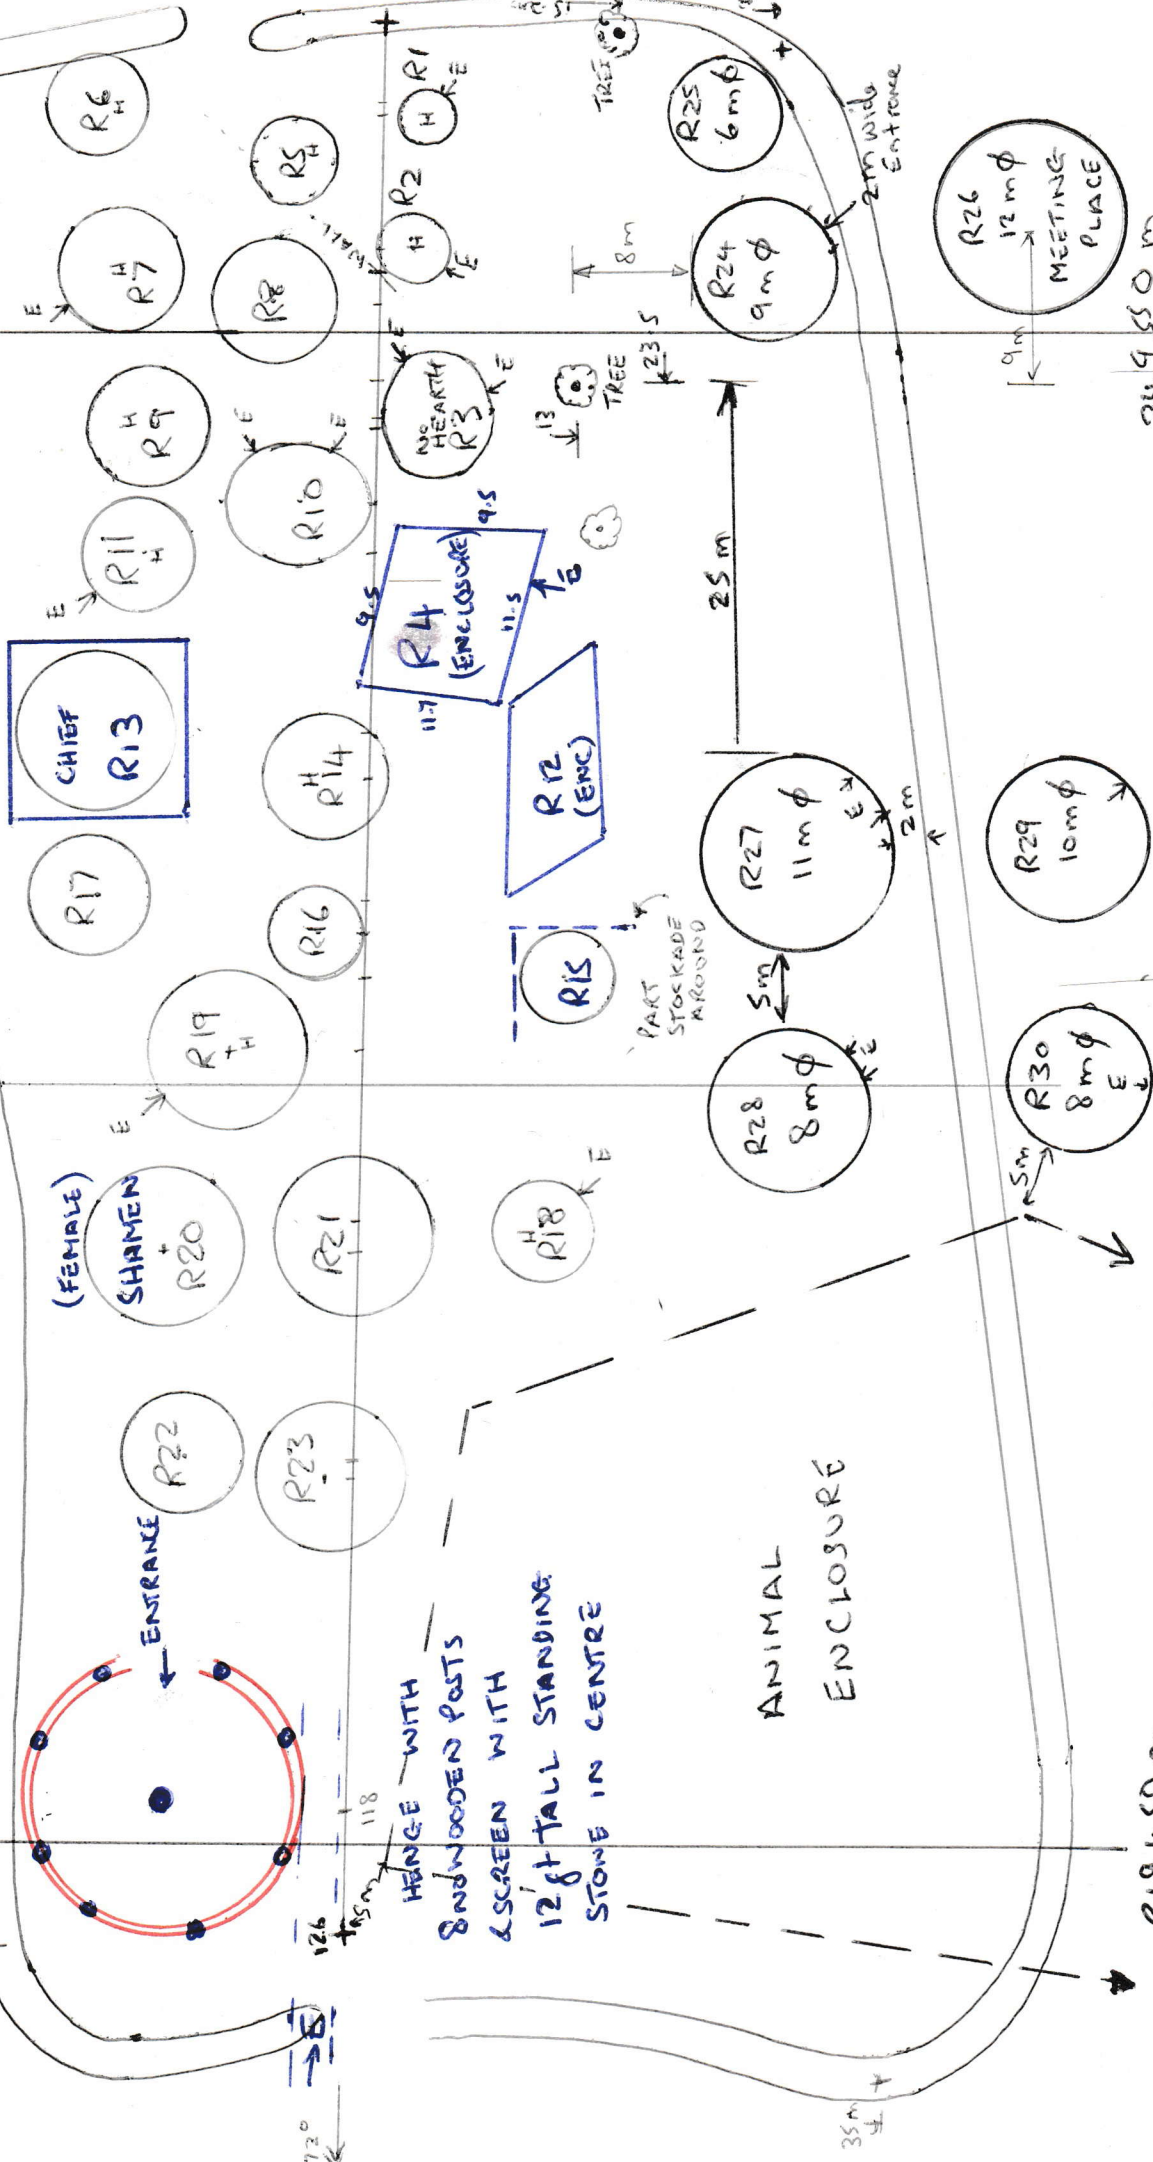

SCALE 1:50

NORTH

WATER SOURCE

BERRY CASTLE SETTLEMENT

CREMATION AREA

249450m

249550m